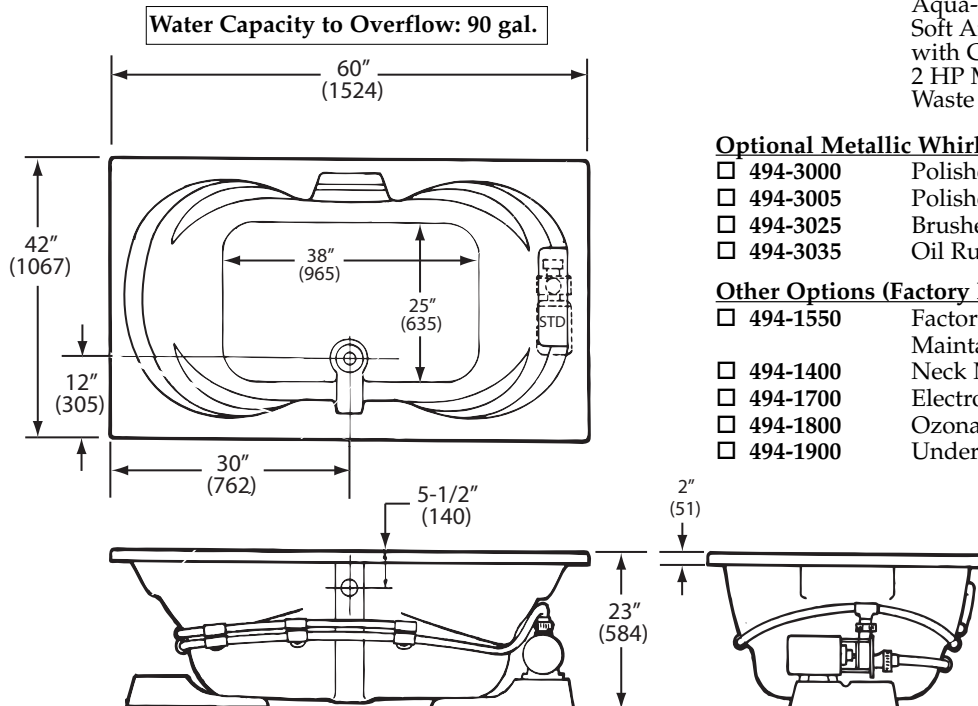

NOTE: Eljer assumes no responsibility or liability for local or state regulations which deviate from national standards. It shall be the responsibility of the installer to comply with local codes and standards prior to installation of any Eljer product.

- 60" (1524 mm) Length, 42" (1067 mm) Width, 23" (584 mm) Height - 235 lbs, Cubes 44.3
- Six Multi-Directional, Adjustable Whirlpool Jets
- Two 14" wide Pillows Included for Bathing Comfort
- 2HP Pump Motor 1 phase, 115V, 60HZ, 3450 RPM
- Pre-Levelled FRP Base for Ease of Installation
- Dual Air Volume Controls
- Convenient Towel Bar Included
- Safety Suction Fitting
- Trim and Jets Removable and Top Rack Dishwasher Safe
- Optional Inline Heater Available
- Water Capacity at Operating Level - 44 Gallons
- Weight - Empty 170 lbs., with Water 537 lbs.

- ☐ **015-3605** Six Jet Whirlpool Bath Complete with Color-Matched* Whirlpool Trim, 2 HP Motor, Less Bath Waste Center Drain, Left Hand Pump
- ☐ **015-3609** Six Jet Whirlpool Bath Complete with Color-Matched* Whirlpool Trim, 2 HP Motor, Less Bath Waste Center Drain, Right Hand Pump
- ☐ **015-3604** Six Jet Whirlpool Bath and Soft Air™ Bubbler System Complete with Color-Matched* Whirlpool Trim, One 2 HP Motor, One 2 HP Blower, Less Bath Waste
- ☐ **015-3606** Six Jet Whirlpool Bath with Aqua-Therapy Back Massage Jets Complete with Color-Matched* Whirlpool Trim, One 2 HP Motor, One 3/4 HP Motor, Less Bath Waste
- ☐ **015-3607** Six Jet Whirlpool Bath with Both Aqua-Therapy Back Massage and Soft Air™ Bubbler System Complete with Color-Matched* Whirlpool Trim, One 2 HP Motor, One 2 HP Blower, Less Bath Waste

Optional Metallic Whirlpool Trim Kits:

- ☐ **494-3000** Polished Chrome
- ☐ **494-3005** Polished Brass
- ☐ **494-3025** Brushed Nickel
- ☐ **494-3035** Oil Rubbed Bronze

Other Options (Factory Installed Only):

- ☐ **494-1550** Factory Installed In-Line Heater, Maintains Bathing Water Temperature
- ☐ **494-1400** Neck Massage Pillow
- ☐ **494-1700** Electronic Control Panel
- ☐ **494-1800** Ozonator Whirlpool Sanitation System
- ☐ **494-1900** Underwater Light Package

*Color-Matched on White, Natural/Bone, Biscuit, Platinum, and Onyx Units. Chrome Trim Standard on Units of all other Colors.
Trim includes: whirlpool jets, air controls (2), on/off button, and suction return cover

FAUCETS ARE NOT INCLUDED. ALL FIXTURE DIMENSIONS ARE NOMINAL AND MAY VARY WITHIN THE RANGE OF TOLERANCES ESTABLISHED BY ASME/ANSI STANDARDS, Z124.1. ALL MEASUREMENTS SHOWN ARE SUBJECT TO CHANGE OR CANCELLATION.